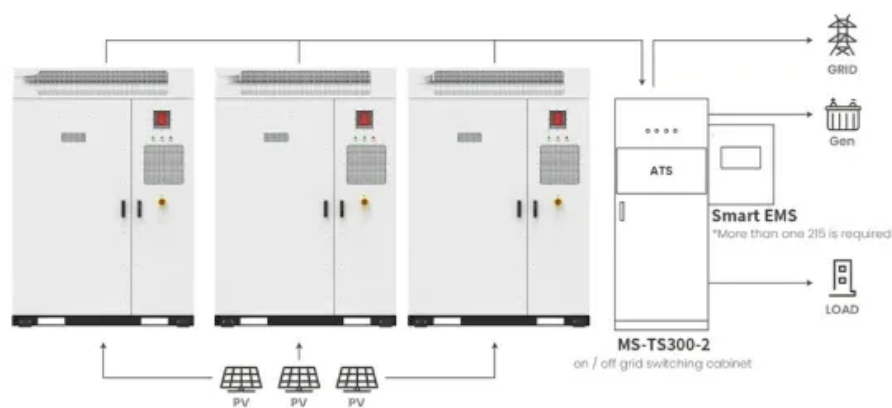

1500w portable energy storage power supply

Application scenarios of energy storage battery products

Overview

How many watts can an IQ powerpack 1500 power?

With 1,500 Wh of capacity, the IQ PowerPack 1500 can power devices and appliances up to 1,500 W. Actual runtime depends on what you're powering—check out our online calculator to get an estimate for your setup. Can I use an IQ PowerPack 1500 outdoors?