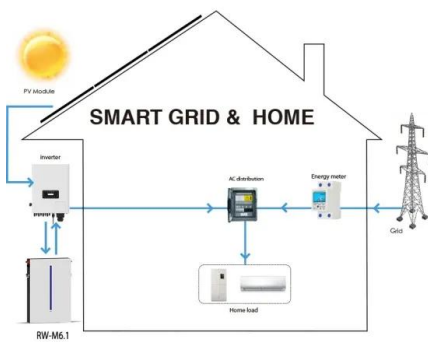

[1500W Outdoor Power Station Energy Storage ...](#)

Product Description: 1500W Outdoor Power Station Energy Storage Emergency Power Supply Large Capacity Lithium Battery Product Parameters: Factory ...

[Email Contact](#)

[Amazon : 1500 Watt Portable Power Station](#)

VTOMAN FlashSpeed 1500 Portable Power Station 1548Wh - Recharge 0-100% within 1H, LiFePO4 Battery Powered Solar Generator with 110V/1500W AC Output/Input, 100W USB ...

[Email Contact](#)

[1500W Outdoor Portable Energy Storage Mobile Emergency Power Supply](#)

Company Introduction:Shenzhen Lithium Source Technology Co., Ltd, established in 2012, engaged in the research, development, production and sale of all in one portable solar ...

[Email Contact](#)