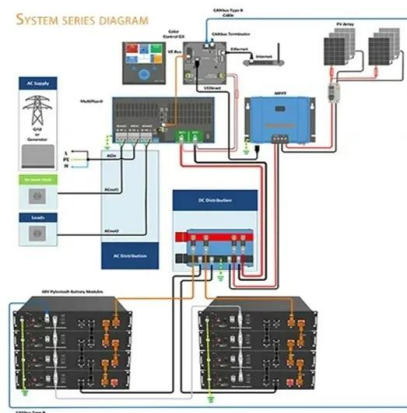

[Sungold 4 kW 24 V Split-Phase Pure Sine Inverter -- Build the ...](#)

The Sungold Power 4000W DC 24V Split Phase Pure Sine Inverter converts 240V AC input to 120V/240V output, ensuring reliable off-grid and backup power.

[Email Contact](#)