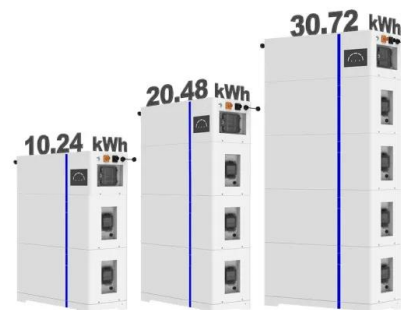

ESS

[Amazon : FORYON Inverter 12V 220V 6000W 8000W 24V 48V 60V ...](#)

Amazon : FORYON Inverter 12V 220V 6000W 8000W 24V 48V 60V 72V DC to 110V AC Pure Sine Wave Voltage Converter Power Solar Inverter L+E+D Display Universal ...

[Email Contact](#)