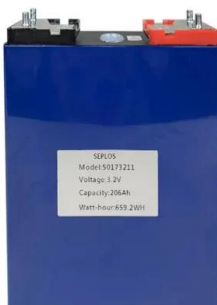

[SOLIX F3000 3,600-Watt, 3kWh Push Button Start Solar ...](#)

Push Button Start Battery Generator with Super Fast Recharge Speed from Anker is suitable to replace with an e-gift card or repair your product during coverage period.

[Email Contact](#)