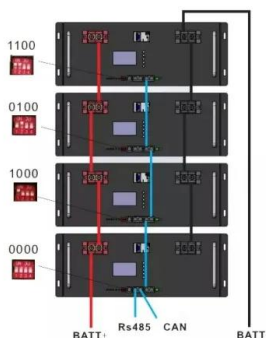

[Simplified Sites for Rapid 5G Deployment](#)

PoleStar2.0 reserves standard base station interfaces for operators. Large-scale introduction of PoleStar2.0 during smart city building will allow smart poles to interconnect with 5G base ...

[Email Contact](#)