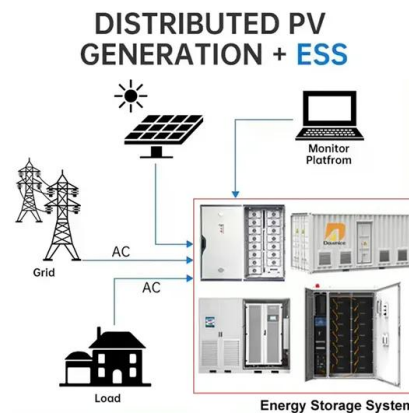

BESS Equipment & Solutions , Industrial ESS, Home Battery Systems , Huijue

Huijue Group's HJ-ZB Site Battery Cabinet is a modular, outdoor-ready lithium battery solution for telecom base stations, industrial power backup, and off-grid sites.

[Email Contact](#)