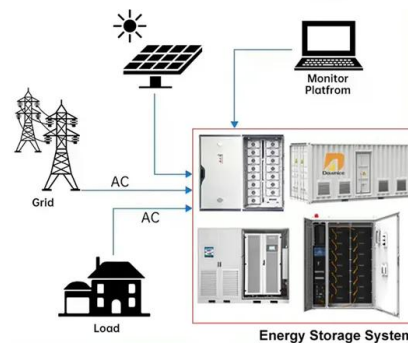

DISTRIBUTED PV GENERATION + ESS

[Energy Storage Cabinet, energy storage system, New Energy ...](#)

As a professional manufacturer in China, produces both energy storage cabinets and battery cell in-house, ensuring full quality control across the entire production process.

[Email Contact](#)