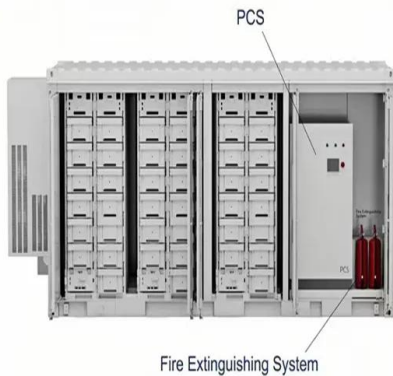

[NOVA PURE 3K , 3000 Watt Industrial Pure Sine Wave Inverter](#)

NOVA PURE 3K , 3000 Watt (3kW) 12 Volt Industrial Pure Sine Wave Inverter , Powerful 3000W 12V Off-Grid Inverter for RVs, Trailers, Campers, Vans, Trucks, Overlanders, Boats , Top ...

[Email Contact](#)

[3000 Watt Pure Sine Wave 24 Volt Inverter - Industrial](#)

This inverter is ideal for running nonlinear loads (such as variable speed motors and small compressors). Pure sine power is also preferred for LaserJet ...

[Email Contact](#)