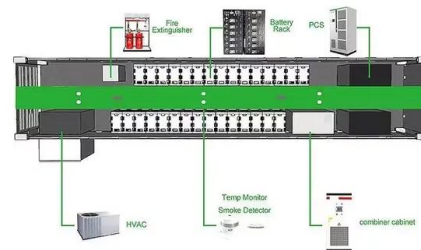

[3000 WATT INDUSTRIAL GRADE PURE SINE ...](#)

The AIMS 3000 Watt Pure Sine inverter uses a D.S.P. (Digital Signal Processor) driver to safely generate a pure sine wave at a high quality 120V AC output. ...

[Email Contact](#)