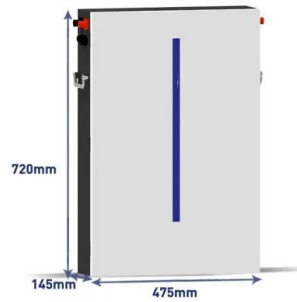

[Generac PWRcell 7.6kW Solar Power Inverter for](#)

...

The Generac PWRcell Solar Power Inverter connects the PWRcell Battery Cabinet and Batteries to the home's solar panels, home electrical circuits, and ...

[Email Contact](#)