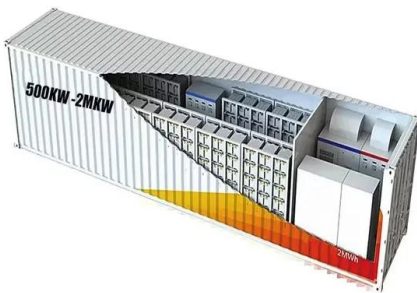

[Cabinets & Trailers , HindlePower](#)

The HindlePower Battery Cabinet is an outdoor enclosure with a primary intent to hold batteries and protect them from the elements. The user can build upon this by adding chargers, DC ...

[Email Contact](#)