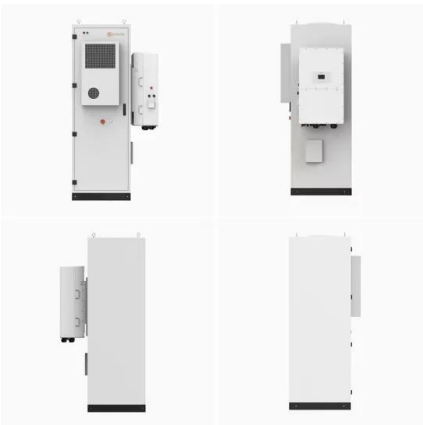

[Eaton 93PM UPS , Lithium-ion Uninterruptible Power ...](#)

In addition, you can add a number of optional, full integrated accessories for a complete system, including a maintenance bypass, a distribution cabinet (with ...

[Email Contact](#)