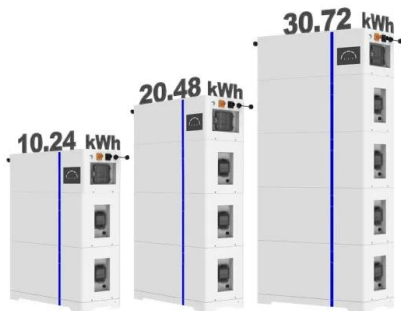

### [Lifepo4 Bess Indoor/Outdoor Mobile Communication Base Station Power](#)

Lifepo4 Bess Indoor/Outdoor Mobile Communication Base Station Power Supply System 3G/4G/5G 30KWh/60Kwh with Air Cooling

[Email Contact](#)